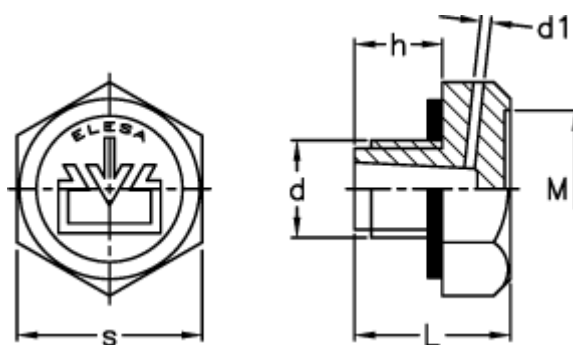

Article number: 2311058665

Description: E+G Oil fill plug, w/breather hole
TCDF.25x1,5, black

Measures

d = M25x1,5

d1 = 2

h = 12

L = 20

M = 25.0

s = 32

Tightening torque N m = 10 til 12